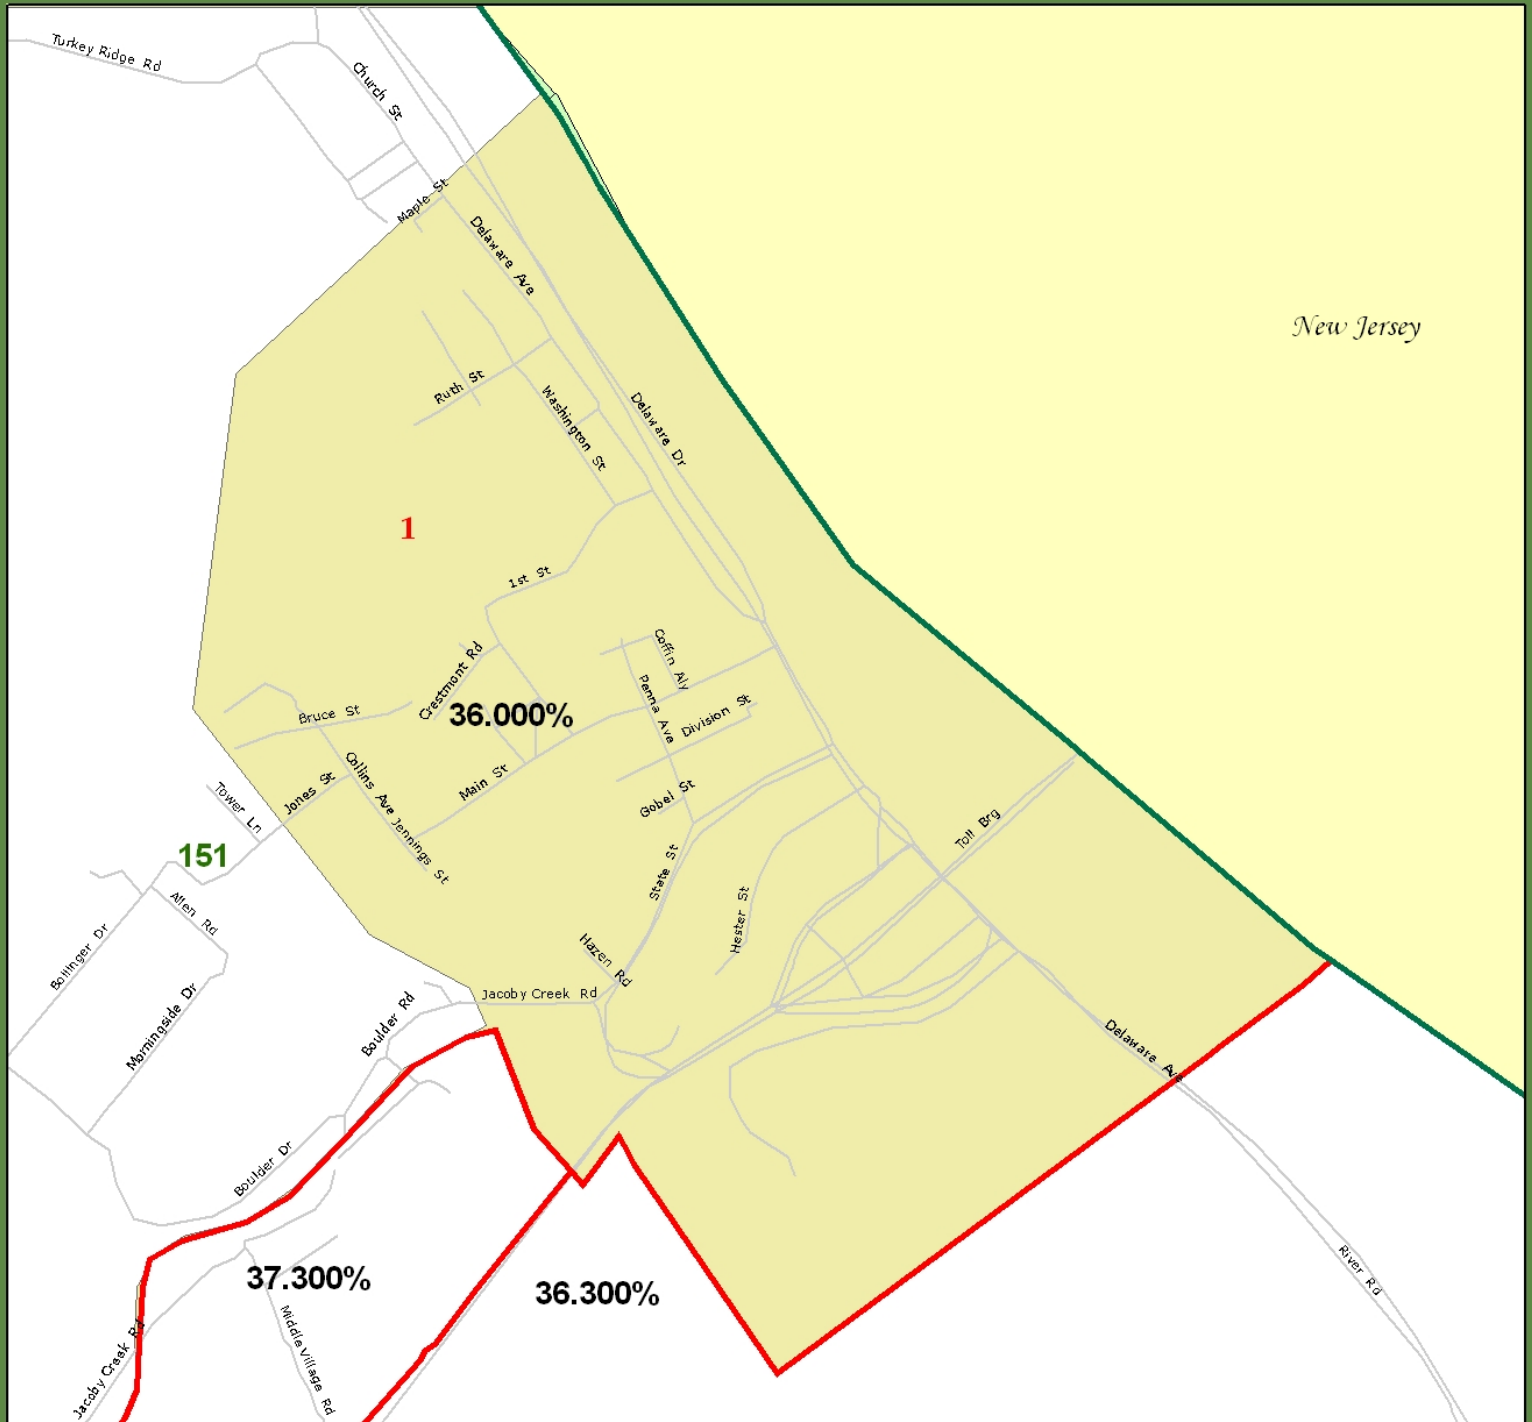

Portland Borough Pennsylvania

Northampton County

Percentage of Low/Mod Income by Census Block Group

Legend

- Census Tracts
- Block Groups

Low and Moderate Incomes

- 0.0 - 42.8%
- 42.9 - 63.3%